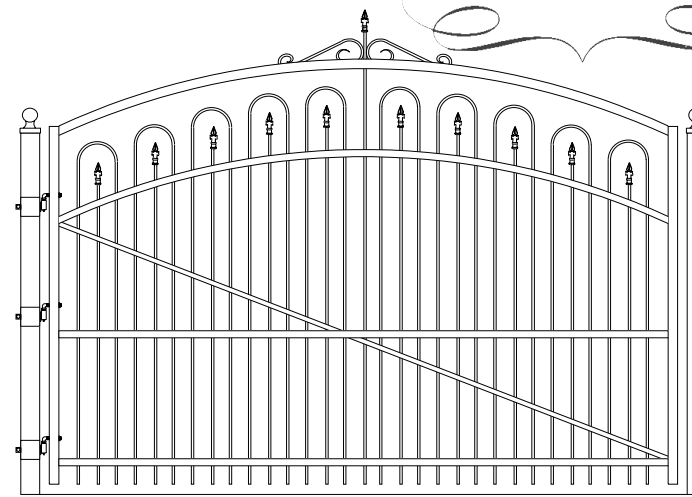

ENTRANCE GATES

Model EG6400

Texas Iron Fence & Gate Co.

Decatur, Texas

Model EG6500

Model EG6600

WWW.TEXASIRONFENCE.COM 940-627-2718