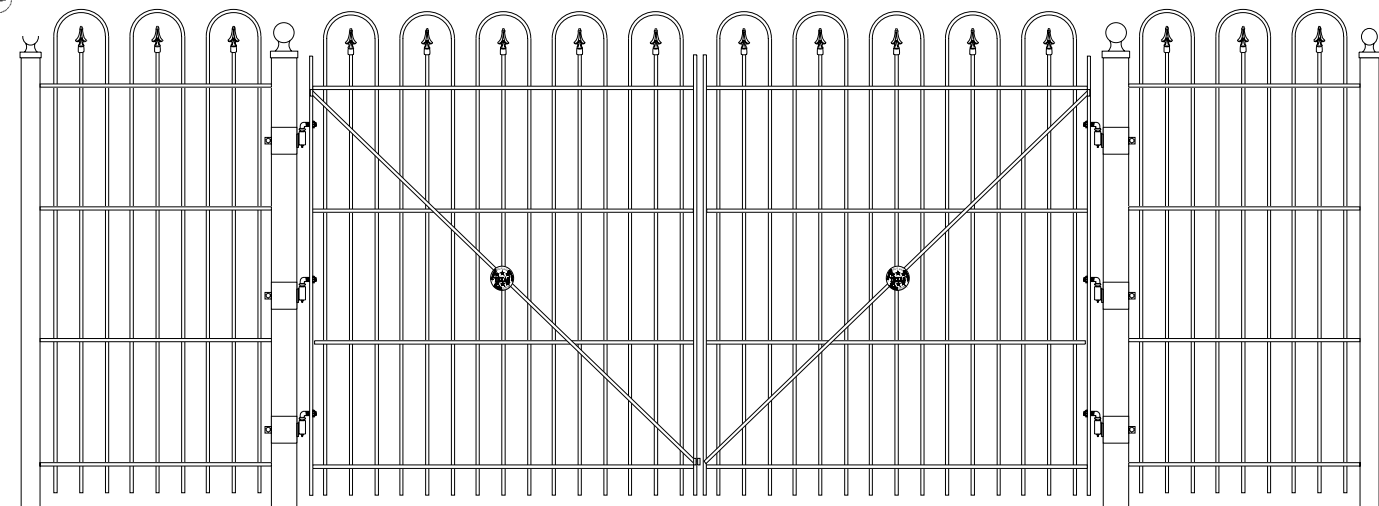

# ENTRANCE GATES

Model EG6200

Model EG6300

Texas Iron Fence & Gate Co.

Decatur, Texas

[WWW.TEXASIRONFENCE.COM](http://WWW.TEXASIRONFENCE.COM) 940-627-2718