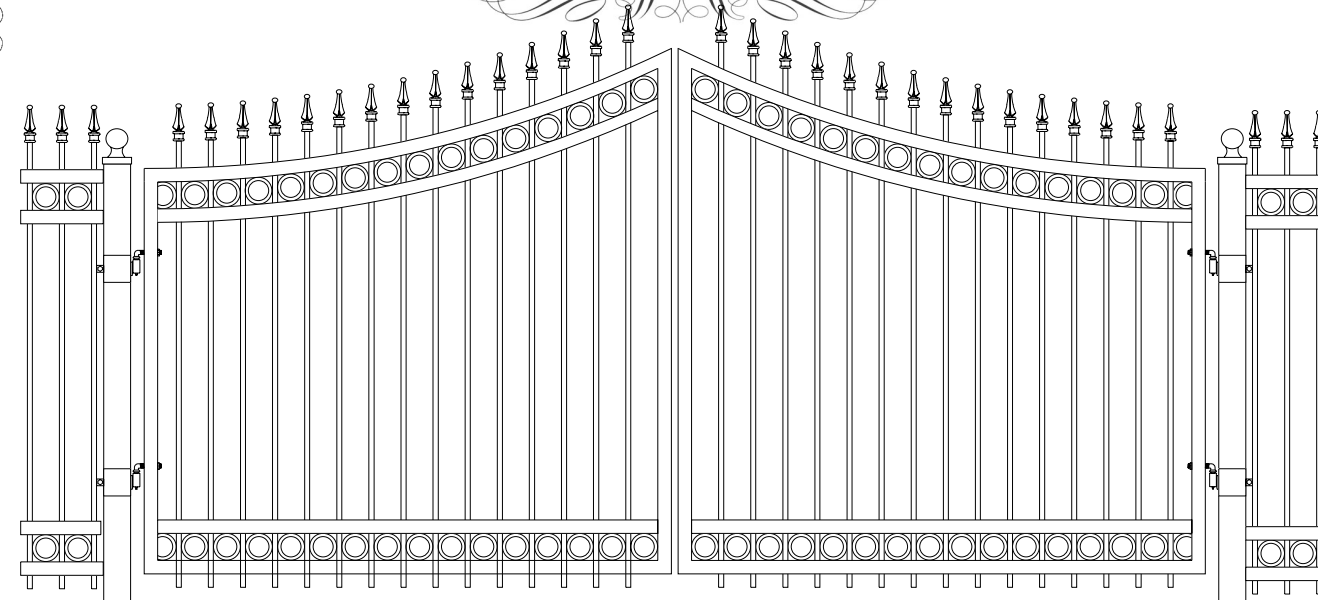

# ENTRANCE GATES

Model EG6200

Model EG6300

Texas Iron Fence & Gate Co.

Decatur, Texas

[WWW.TEXASIRONFENCE.COM](http://WWW.TEXASIRONFENCE.COM) 940-627-2718